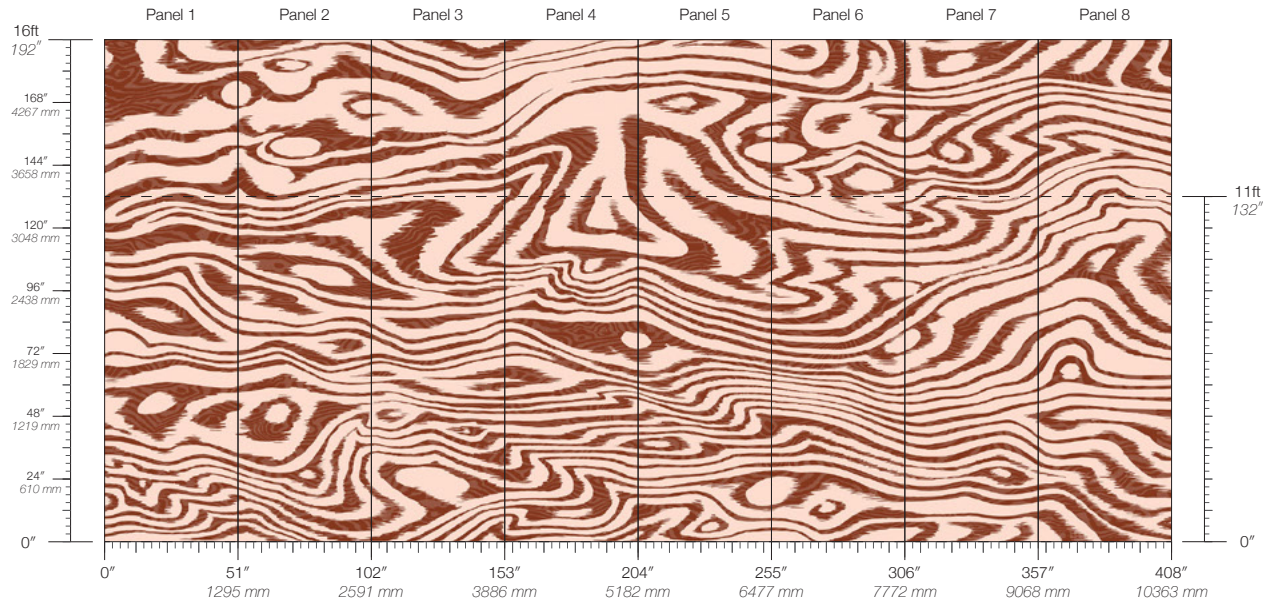

Heartwood Dulce

Suitable for residential and commercial projects

COLOR
Dulce

ITEM
4102

CONTENT
Type II Vinyl

PANEL WIDTH
51" / 1295 mm trimmed

PANEL HEIGHT
132" / 3353 mm standard
192" / 4877 mm extended

REPEAT
Non-repeating

STOCK
Made to order

LEAD TIME
4 weeks to print

MINIMUM
1 panel

PRICE
Available upon request

ORIGIN
USA

DETAILS
Custom options available

ENVIRONMENTAL
Recycled Content
Phthalate Free
Low VOC

SPECS
Commercial Vinyl face
Non-woven backing
20 oz per linear yard
620 g per linear meter
Smooth muted metallic texture

TESTING
(US) ASTM E84 Adhered Class A
(EU) EN 15102 Class B, s2
(CN) CAN/ULC-S102.2 Class A
CCC-W-408D Type II
WA Specification W-101 Type II

MAINTENANCE
Water-based cleanser

CONTACT
sales@calicowallpaper.com
+1 718 243 1705
57 Lispenard Street
New York, NY 10013 USA

DISCLAIMER
Refer to our website to see the full mural artwork. Reference the physical sample for color and texture. Panel maps represent mural artwork only.